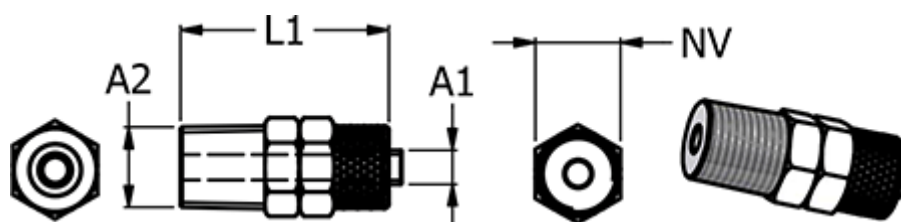

Article number: 586116386

Description: Push-on fitting 11.638-6, metal $\text{Ø}6/4\text{-R } 3/8\text{'}$
Straight connector

Measures

Hose diameter A1	= 6/4
L1	= 31.5
NV	= 17
Thread A2	= R 3/8"